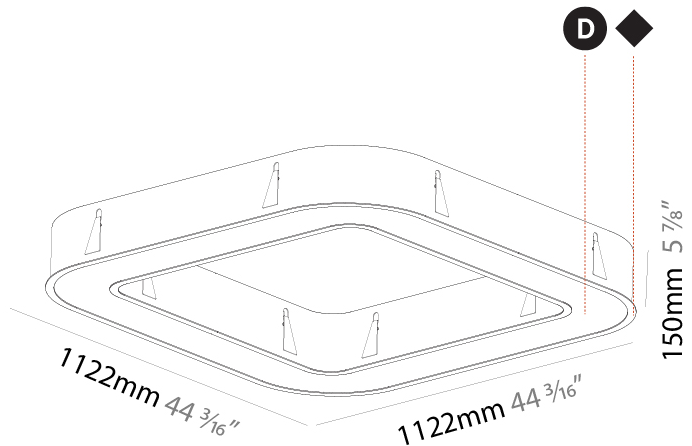

GENERAL

Series: Glorious
Subseries: Glorious Quantum
Brand: Prolicht
Division: Architectural
Mounting Type: Recessed
Mounting Location: Ceiling
Subcategory: Ambient

PHYSICAL

Shape: Square
Length (mm): 1122
Length (in): 44 ³/₁₆
Width (mm): 1122
Width (in): 44 ³/₁₆
Height (mm): 150
Height (in): 5 ⁷/₈
Min. Recessing Depth (mm): 160
Min. Recessing Depth (in): 6 ⁵/₁₆
Light Distribution: Direct
Weight (kg): 16.085
Weight (lbs): 35.39
Diffuser: PMMA - Opal or Micro-Prism
Fixture Finish: SSR / BKV / CWI / CRY / HAB / LAG / UFT / ITA / RUA / RUR / MIC / FTG / MYG / TWT / LOD / PUS / FRO / FUP / KIA / POP / BLS / SPG / MEY / GOH / GUM / CHC / COM / ABZ / JAG / OBR / MOS / ROR
Fixture Material: Aluminum

ELECTRICAL

Lamp Type: LED (Zhaga Standard)
Input Wattage (W): 60
Total Output Wattage (W): 48 / 38.4 (3500K)
Dimming: Non-Dimming / Phase Dimming (120Vac only) / 0-10V Dimming
Driver Included: Yes
Driver Location: Integrated
Driver Type: Constant Current - 120 / 277Vac
Driver Class: Class 2
Input Voltage (V): 120 - 277
Constant Current (MA): 350 / 1200 (3500K)

LED

Color Temperature (°K): 3000 / 3500 / 4000
Max. Delivered Lumen (lm): 5540 / 5733 / 5850
CRI: >80 CRI
Efficiency (%): 65
Lamp Life (hrs): 50000

OPTICAL

RATINGS AND CERTIFICATIONS

Certified By: Certified for North American Standards
IP rating: IP20