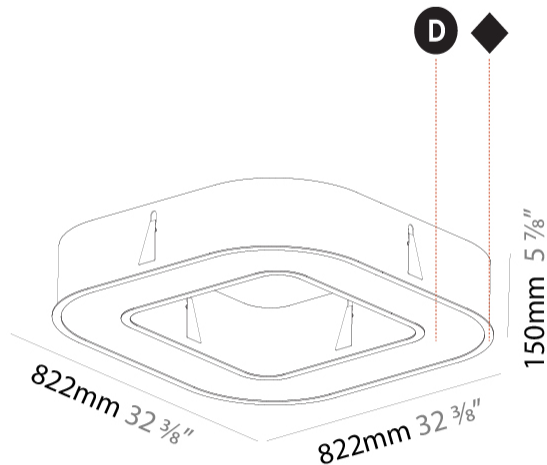

GENERAL

Series: Glorious
Subseries: Glorious Quantum
Brand: Prolicht
Division: Architectural
Mounting Type: Recessed
Mounting Location: Ceiling
Subcategory: Ambient

PHYSICAL

Shape: Square
Length (mm): 822
Length (in): 32 3/8
Width (mm): 822
Width (in): 32 3/8
Height (mm): 150
Height (in): 5 7/8
Min. Recessing Depth (mm): 160
Min. Recessing Depth (in): 6 1/8
Light Distribution: Direct
Weight (kg): 10.55
Weight (lbs): 23.21
Diffuser: PMMA - Opal or Micro-Prism
Fixture Finish: SSR / BKV / CWI / CRY / HAB / LAG / UFT / ITA / RUA / RUR / MIC / FTG / MYG / TWT / LOD / PUS / FRO / FUP / KIA / POP / BLS / SPG / MEY / GOH / GUM / CHC / COM / ABZ / JAG / OBR / MOS / ROR
Fixture Material: Aluminum

ELECTRICAL

Lamp Type: LED (Zhaga Standard)
Input Wattage (W): 40
Total Output Wattage (W): 32 / 25.6 (3500K)
Dimming: Non-Dimming / Phase Dimming (120Vac only) / 0-10V Dimming
Driver Included: Yes
Driver Location: Integrated
Driver Type: Constant Current - 120 / 277Vac
Driver Class: Class 2
Input Voltage (V): 120 - 277
Constant Current (MA): 350 / 800 (3500K)

LED

Color Temperature (°K): 3000 / 3500 / 4000
Max. Delivered Lumen (lm): 3690 / 3822 / 3900
CRI: >80 CRI
Efficiency (%): 65
Lamp Life (hrs): 50000

OPTICAL

RATINGS AND CERTIFICATIONS

Certified By: Certified for North American Standards
IP rating: IP20